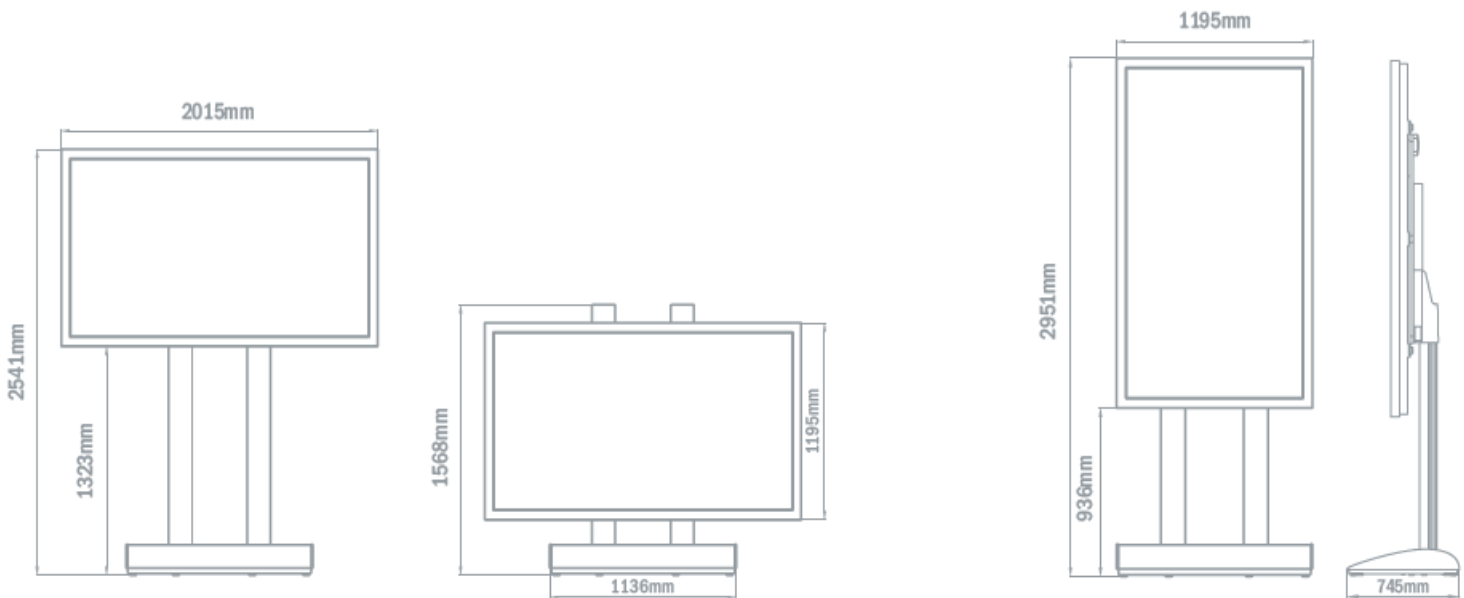

### DISPLAY

Screen Size	85"
Resolution	1920 x 1080
Aspect Ratio	16:9
Brightness	TBC
Contrast Ratio	40,000:1

### SIGNAL INPUT

PC	VGA, DVI-D
Video	Component
Network	LAN

FEATURES	
Multimedia Speakers	N/A
Mac Compatibility	Yes
Wall Mount	Yes
Cabinet Colour	Black
Accessories	Remote Controller, Operating Instructions

DIMENSIONS	
Product Dimensions (with Stand)	N/A
Product Dimensions (without Stand)	2015mm x 1195mm x 99mm
Shipping Dimensions (in Standard Flight Case)	TBC

WEIGHT	
Product Weight	130kg
Shipment Weight	TBC

STAND	
Standard	N/A
Optional	Pedestal, Wall Bracket, Screenlifter

SCREENLIFTER	
Dimensions (Screen + Screenlifter)	2015mm x 1568mm x 745mm
Max Height lower edge of screen (Landscape)	1479mm
(Portrait)	936mm
Max Height of System (Landscape)	2541mm
(Portrait)	2951mm
Rotation Angle of Screen	90° clockwise
Weight (Screenlifter only)	180kg
Standard Colour	Aluminium